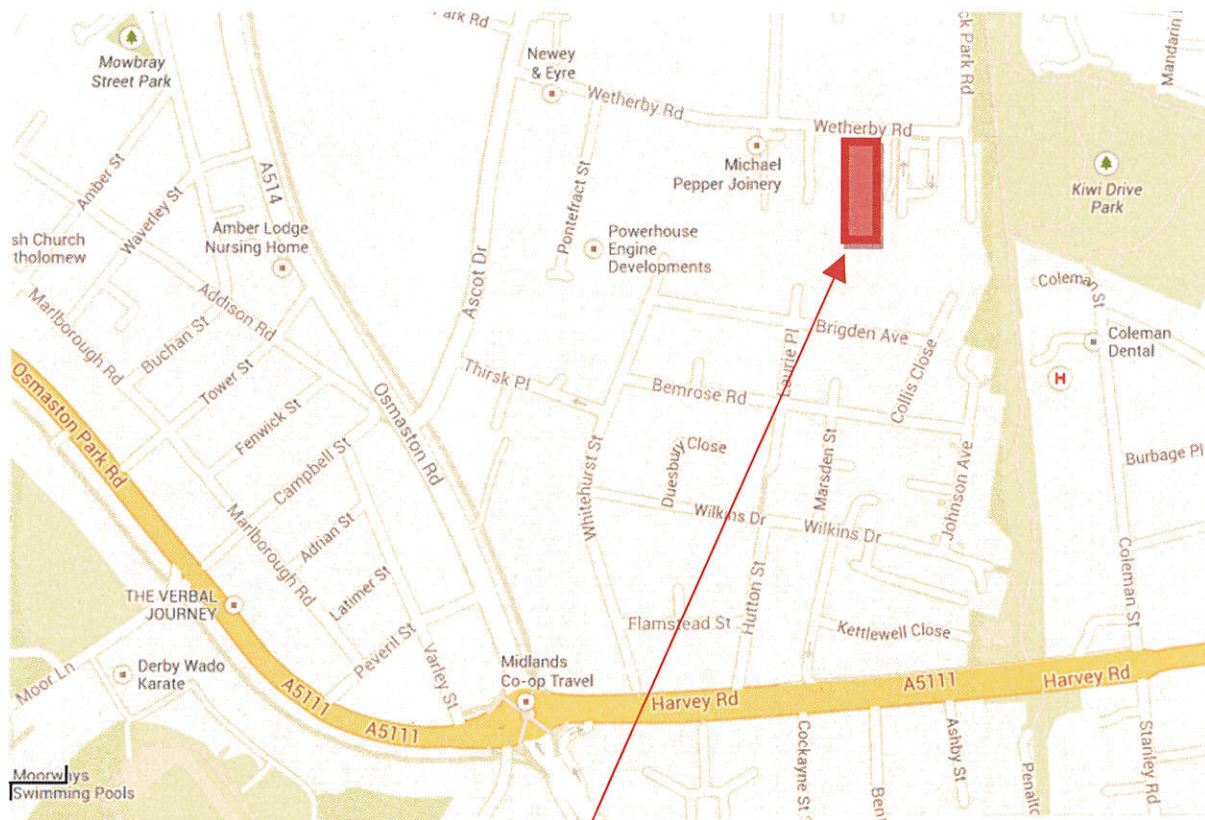

S-G TTL Location

S-G TTL
Wetherby Road
DERBY
DE24 8HL

Limited car spaces in building car park however there is plenty of street parking available.